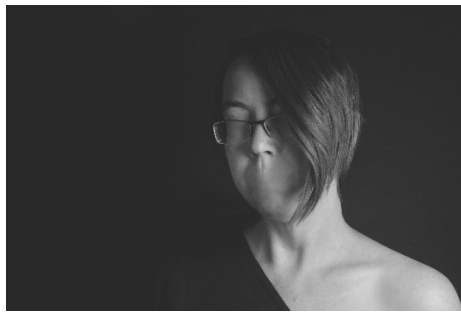

SOUTH SUBURBAN COLLEGE

March 11, 2019 – For Immediate Release

Contact: Patrick Rush, prush@ssc.edu, 708-225-5846

www.ssc.edu/category/news

KRYDER SOLO EXHIBITION NOW ON DISPLAY IN PHOTO FOUR GALLERY OF SOUTH SUBURBAN COLLEGE

Pictured: "Silence" by Tanya Kryder

SOUTH HOLLAND, IL—The Art & Design Department of South Suburban College is pleased to announce a special guest artist exhibition titled "Eclectically Yours, Tanya," photographs by artist Tanya Kryder in the Photo Four Gallery through April 4, 2019. There will be a closing reception for the artist on Thursday, April 4th at 12:30 p.m. The Photo Four Gallery is located in Room 4338 of SSC's Main Campus.

Tanya Kryder is an emerging fine art photographer based in Northeastern Indiana. She works in still life—constructed reality through digital composites and experimental (alternative/historical processes). While her composite work is dark and surreal with a bit of whimsy, that follows several themes with one common connection, the human condition. Meanwhile, her alternative process work is still in its experimental phase and is ever-changing in content and subject matter.