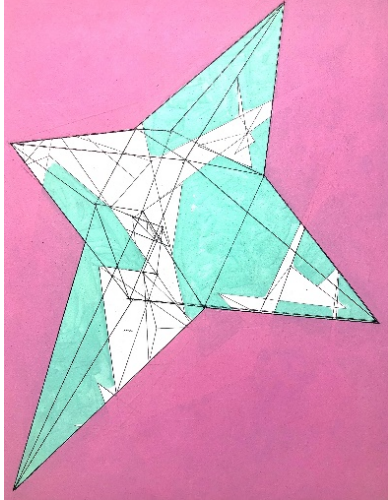

SOUTH SUBURBAN COLLEGE

September 9, 2022 – For Immediate Release

Contact: Zanetta Miller, zmiller@ssc.edu, 708-225-5846

www.ssc.edu/category/news

Artwork by John Gutierrez on display in the Dorothea Thiel Gallery at South Suburban College.

John Gutierrez' "A Borrowed Distant View" Art Exhibit Now Open at South Suburban College

SOUTH HOLLAND, IL–The Art & Design Department of South Suburban College (SSC) is pleased to present an exhibition entitled “A Borrowed Distant View” by artist John Gutierrez on display in the Dorothea Thiel Gallery from September 1-30, 2022, with an artist reception on Wednesday, September 28, 2022 at 1 p.m.

Gutierrez believes an intimate and accurate interpretation of a subject can only be rendered after it has been filtered through the mind and soul of the artist. These feelings and energy then flow from the mind through the hand of the artist in order to create the sculpture or painting. The result is a reflected impression to the viewer who embraces the feelings and emotions dictated by the artist through his work.